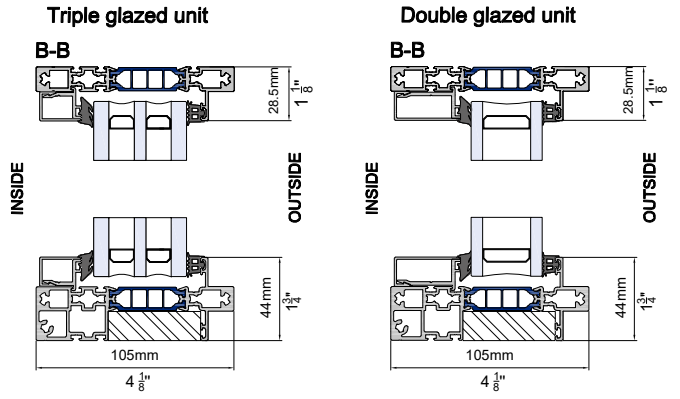

Window Tilt and Turn

Fix window

Outward opening window

SDL (Simulated Divided Lites) vs TDL (True Divided Lites)

TDL (True Divided Lites)

SDL (Simulated Divided Lites)

Triple glazed unit

Double glazed unit